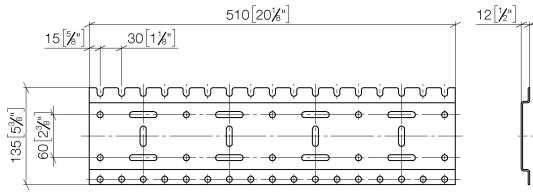

## xGRID Installation track 510 mm -

---

12 310 970 90

- width 510mm
- height 135 mm
- depth 12 mm
- retaining screws and plugs

More information about the xGRID installation track can be found in the planning appendix to the SYMETRICS brochure.

# xGRID Installation track 510 mm -

12 310 970 90

mm [inches]

xGRID Installation track 510 mm -

12 310 970 90

Spare parts list

No.	Item Number	Name	Quantity used	Delivery time
1	04 30 31 024 01 90	fixing set	4	2