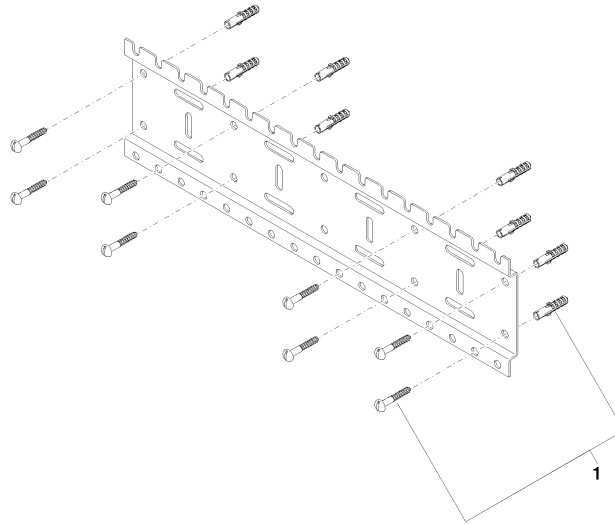

## xGRID Installation track 510 mm -

---

12 310 970 90

- width 510mm
- height 135 mm
- depth 12 mm
- retaining screws and plugs

More information about the xGRID installation track can be found in the planning appendix to the SYMETRICS brochure.

# xGRID Installation track 510 mm -

12 310 970 90

mm [inches]

xGRID Installation track 510 mm -

12 310 970 90

Spare parts list

No.	Item Number	Name	Quantity used	Delivery time
1	04 30 31 024 01 90	fixing set	4	2